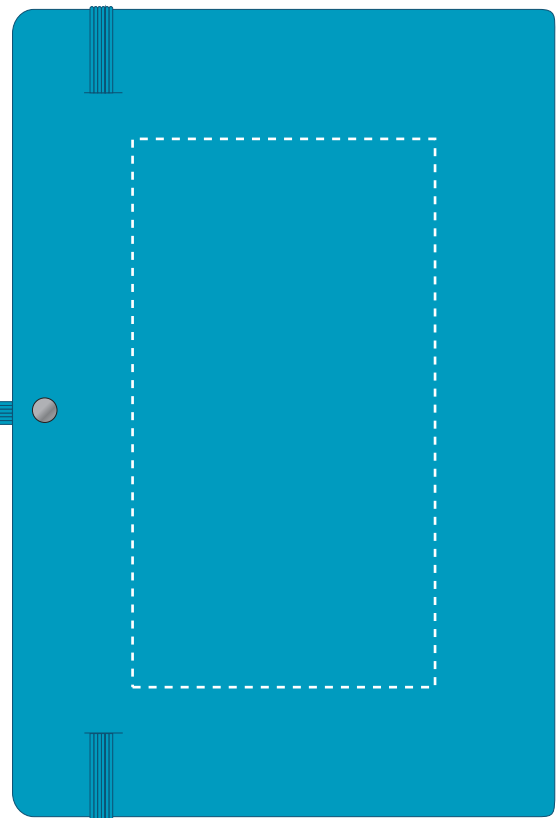

We stock this item in the following colours

PANTONE REFERENCE(S)

Full Colour Printing

Product Image for visualisation - colours may vary

ARTWORK SCALE 50%

- CENTRED TO PRINT AREA
- CENTRED TO NOTEBOOK

ARTWORK SCALE 50%

- CENTRED TO PRINT AREA
- CENTRED TO NOTEBOOK

The dashed line is to demonstrate print area and will not appear on your printed item

PLEASE NOTE:

- All colours including print and product are for visual purposes only and should not be regarded as the actual colour of the product and print.
- Some products may vary from batch to batch and may differ from previous orders.
- The colour and texture of a product can also have an effect on the final print colour.
- By approving this order we accept that you understand these terms.

To proceed, please approve visual via the online system.

ARTWORK SCALE 100%
Max print area: 195mm x 100mm

ARTWORK SCALE 100%
Max print area: 145mm x 80mm