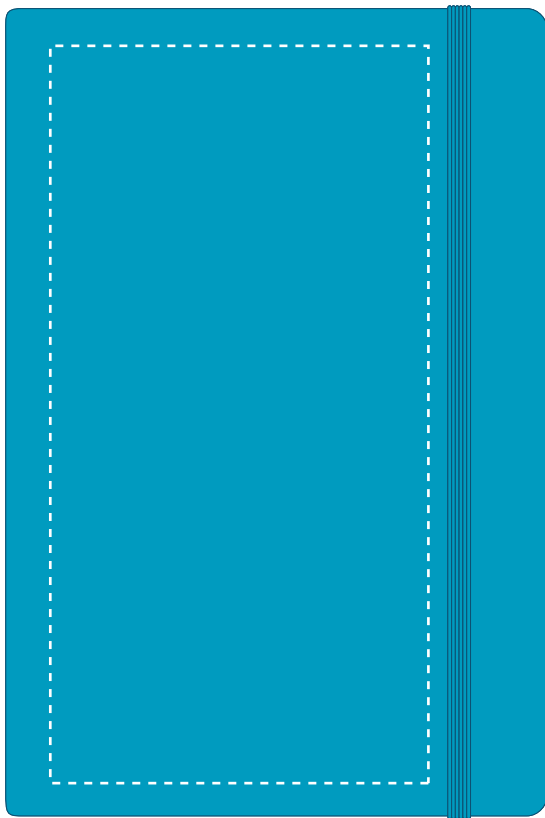

Your Ref:
Our Ref:

Quantity:
Version: 1

Product Code: QS0345
Product Colour: DARK GREEN

PRINTING CONCERNS:

Please note that this product has Sustainability Markings that are not visible from this perspective

We stock this item in the following colours

PANTONE REFERENCE(S)

Full Colour Printing

Product Image for visualisation - colours may vary

ARTWORK SCALE 50%

- CENTRED TO PRINT AREA
- CENTRED TO NOTEBOOK

ARTWORK SCALE 50%

- CENTRED TO PRINT AREA
- CENTRED TO NOTEBOOK

The dashed line is to demonstrate print area and will not appear on your printed item

PLEASE NOTE:

- All colours including print and product are for visual purposes only and should not be regarded as the actual colour of the product and print.
- Some products may vary from batch to batch and may differ from previous orders.
- The colour and texture of a product can also have an effect on the final print colour.
- By approving this order we accept that you understand these terms.